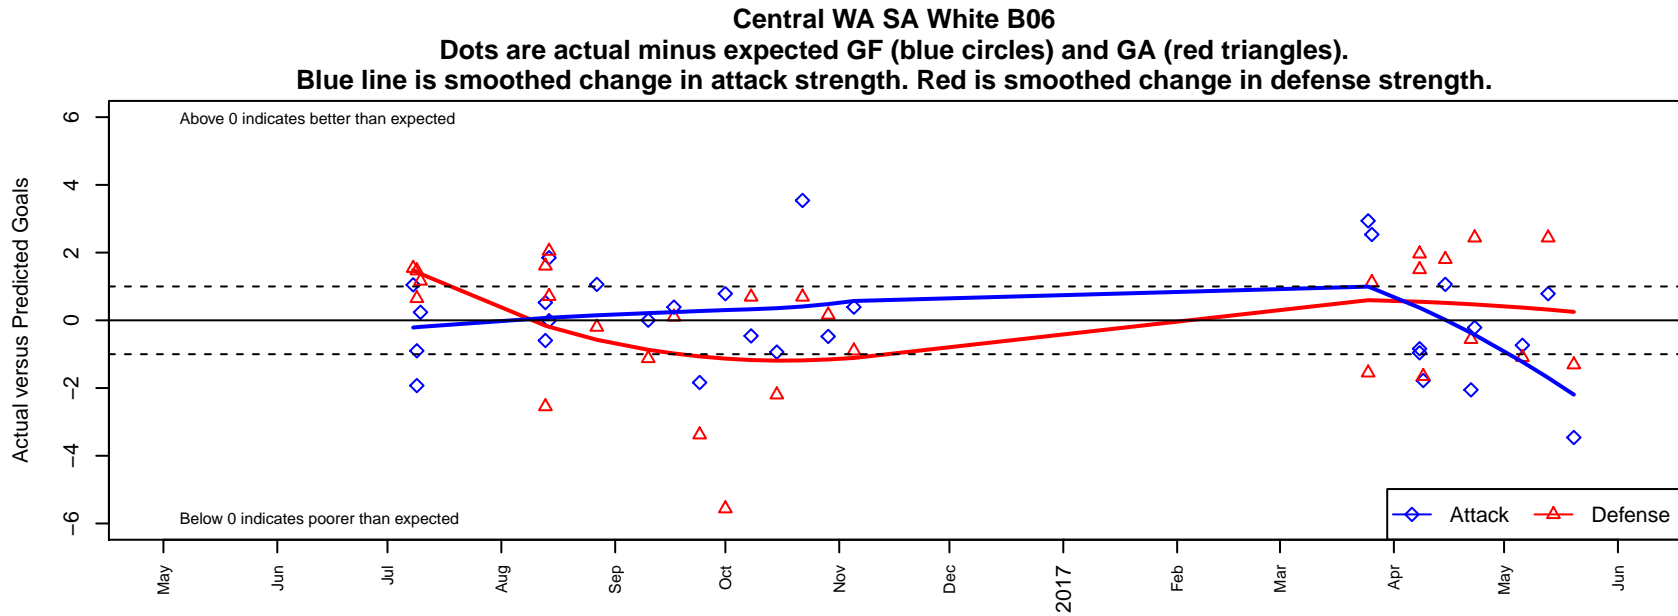

**attack and defense variance (black dot)
relative to other teams
and top 10 in region**

**attack and defense rating
relative to others at age
and all opponents in last 13 months**

Central WA SA White B06

Central WA Soccer Academy
Yakima, WA

B06 total strength=360
attack=0.29 defense=0.17

fall league = PSPL–Inland Copa 1 West U11

spr league = Spr PSPL–Inland Copa 1 U11

alt names used:

CENTRAL WASHINGTON SOUNDERS CWS 0

CW Sounders B06 White

CW Sounders B06 White

CWSA CWS B06 White

CWSA CWS B06 White

CWS B06 WHITE (WA)

Venues played:

2016 KCC BU11 B

2016 KCC BU11

2016 Central WA Super Cup U11 Gold 9v9

2016 PSPL–Inland Copa 1 West U11

2016 Spr PSPL–Inland Copa 1 U11

2016 WA Cup U11 Bronze U11