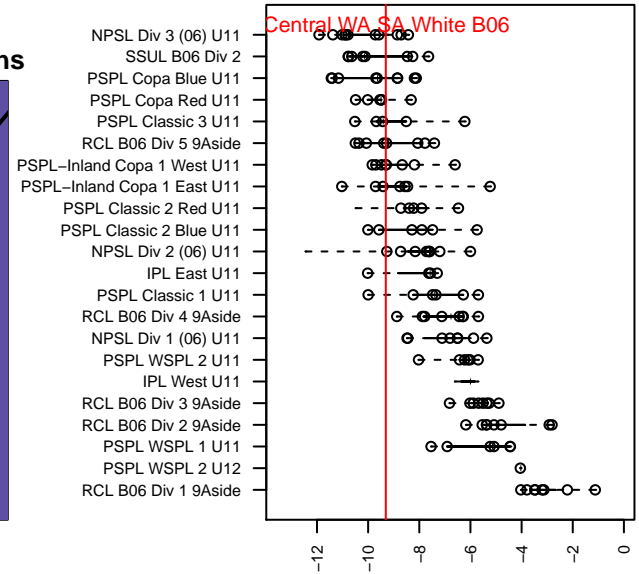

**attack and defense rating
relative to others at age
and all opponents in last 13 months**