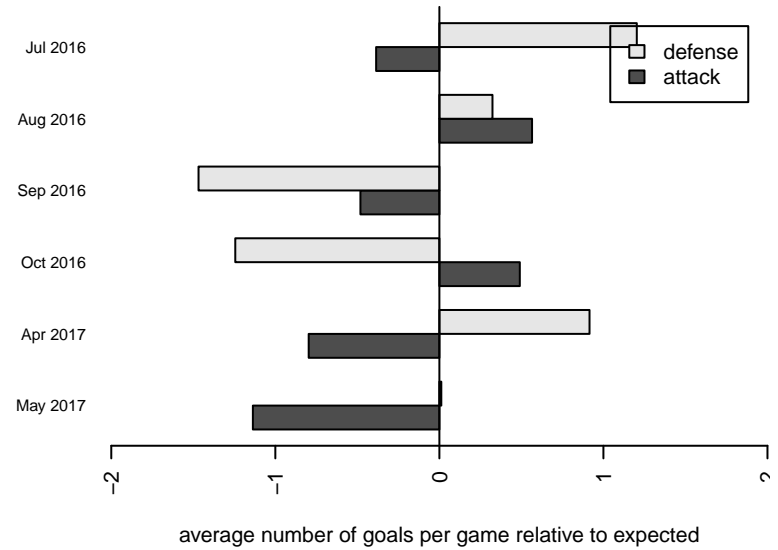

Performance relative to 13 month average