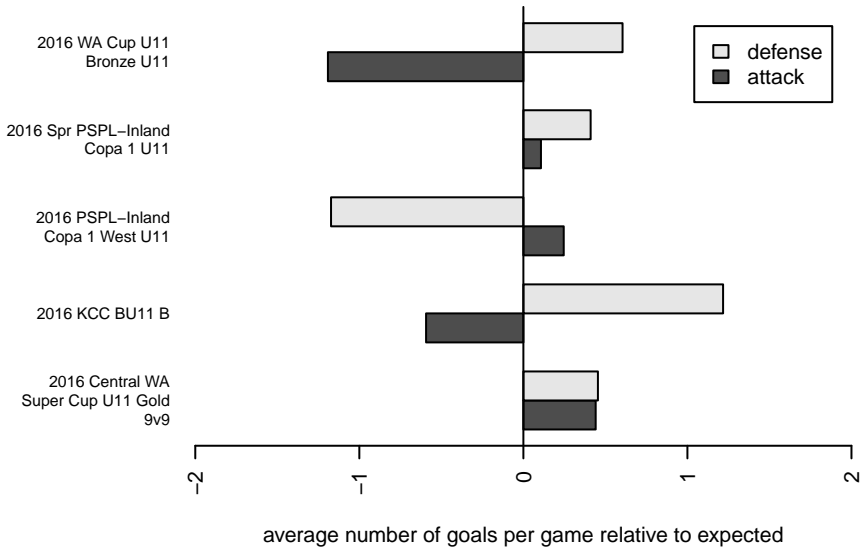

Performance relative to 13 month average